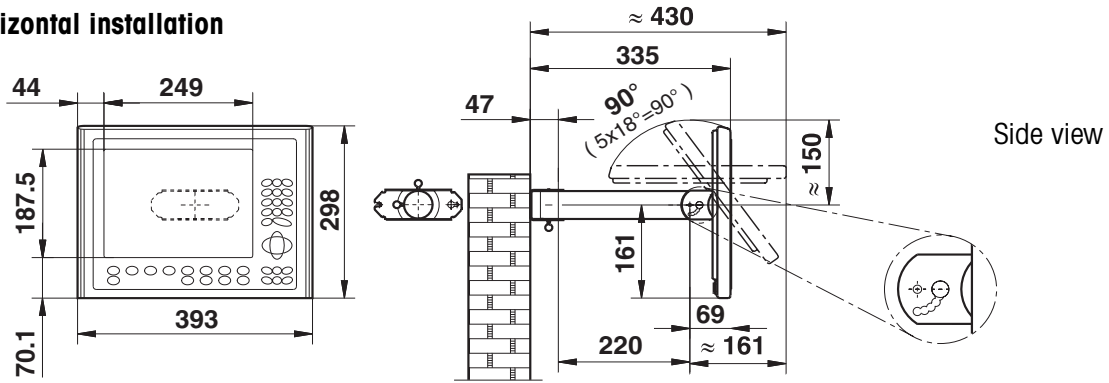

6.3 Dimensional drawings mechanical accessories

6.3.1 Wall swivel head for HMI 12.1"

Horizontal installation

Side view

View from above

Vertical installation

Side view

View from above

Dimensions in mm