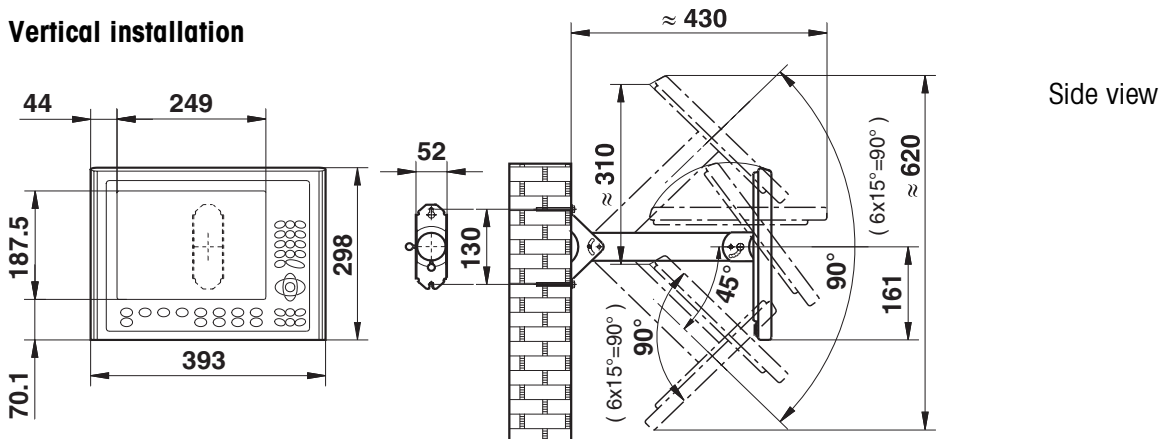

6.3 Dimensional drawings mechanical accessories

6.3.1 Wall swivel head for HMI 12.1"

Horizontal installation

Side view

View from above

Vertical installation

Side view

View from above

Dimensions in mm