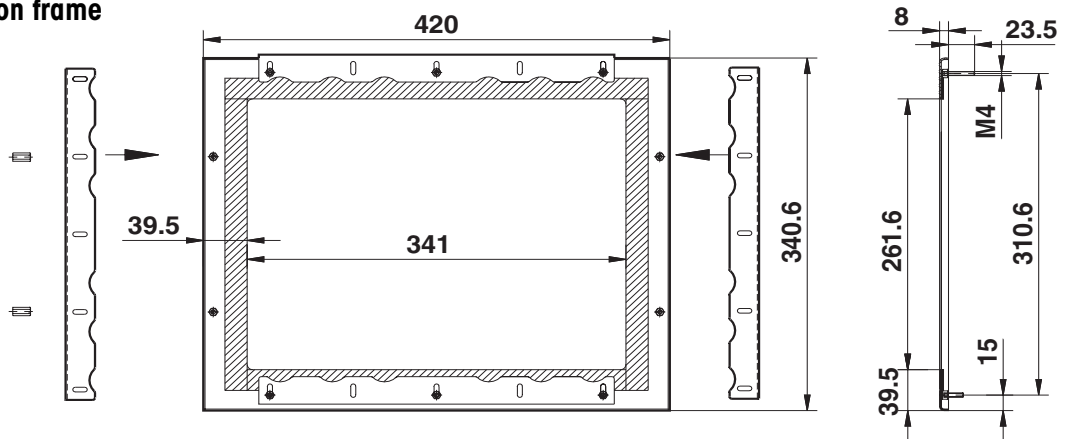

6.3.3 HMI Panel-Mount-Kit (HMI12.1" only)

Cut-out dimensions

Installing installation frame

Installing HMI-Box