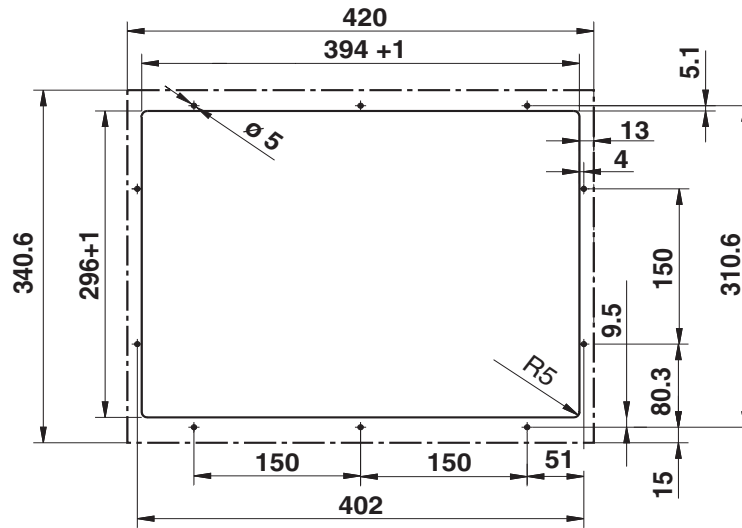

6.3.3 HMI Panel-Mount-Kit (HMI12.1" only)

Cut-out dimensions

Installing installation frame

Installing HMI-Box